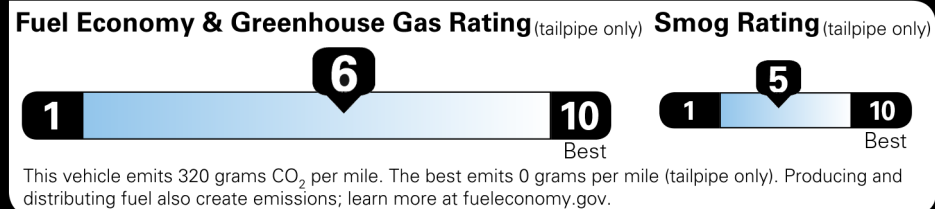

- For Full Product Details, Please Visit Toyota.com/RAV4
Full Tank of Gas

BASE MANUFACTURER'S SUGGESTED RETAIL PRICE $39,255.00

OPTIONAL EQUIPMENT

FE	50 State Emissions	
AT	Limited Grade Advanced Technology Package - Smart Key System on All Doors & Liftgate, Hands-Free Power Liftgate, Qi-Compatible Wireless Smartphone Charging, Panoramic View Monitor	1,025.00
CY	Limited Grade Weather Package - Heated Leather-Trimmed Steering Wheel, Rear Outboard Passenger Heated Seats & Rain-Sensing Variable Intermittent Windshield Wipers w/ De-Icer Function	815.00
IM	Digital Rearview Mirror with Homelink Universal Garage Door Opener	200.00
2T	All Weather Floor Liners and Cargo Liner	329.00
3T	Roof Rack Cross Bars	315.00
MF	Mudguard	155.00
WL	Wheel Lock	90.00

Not Original - Copy

Created: 2025-09-30 22:22:21 (UTC)

EPA DOT Fuel Economy and Environment

Gasoline Vehicle

Fuel Economy
28 MPG Small SUVs range from 14 to 118 MPG. The best vehicle rates 140 MPGe.
25 33
combined city/hwy city highway
3.6 gallons per 100 miles

You save $0
in fuel costs over 5 years
compared to the average new vehicle.

Annual fuel cost $1,900

Actual results will vary for many reasons, including driving conditions and how you drive and maintain your vehicle. The average new vehicle gets 28 MPG and costs $9,500 to fuel over 5 years. Cost estimates are based on 15,000 miles per year at $3.50 per gallon. MPGe is miles per gasoline gallon equivalent. Vehicle emissions are a significant cause of climate change and smog.

fuel economy.gov
Calculate personalized estimates and compare vehicles

MANUFACTURER'S SUGGESTED RETAIL PRICE[†]	$42,184.00
DELIVERY, PROCESSING AND HANDLING FEE	1,450.00
TOTAL SUGGESTED RETAIL PRICE	$43,634.00

[†]Manufacturer's suggested retail price excludes delivery processing and handling fees, license and title fees, applicable federal, state and local taxes, and dealer and distributor options and accessories.

Delivered by Truck to: 29078
TOYOTA UNIVERSE
1485 ROUTE 46 EAST
LITTLE FALLS NJ07424

TML1E1N1S0F0W0