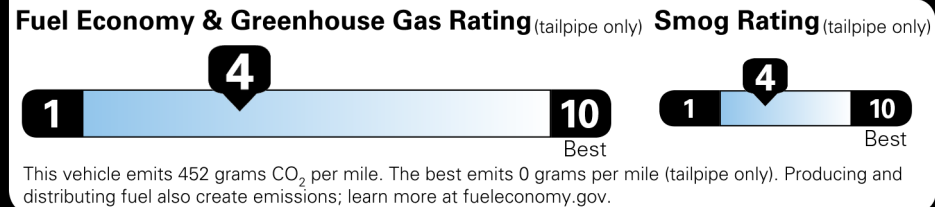

Not Original - Copy
Created on 2026-05-18 19:22:25 (UTC)

EPA DOT Fuel Economy and Environment

Gasoline Vehicle

Fuel Economy
20 MPG Small Pickups range from 20 to 38 MPG. The best vehicle rates 146 MPGe.
18 23
combined city/hwy city highway
5.0 gallons per 100 miles

You spend $4,000
more in fuel costs over 5 years
compared to the average new vehicle.

Annual fuel cost $2,500

Actual results will vary for many reasons, including driving conditions and how you drive and maintain your vehicle. The average new vehicle gets 29 MPG and costs $8,500 to fuel over 5 years. Cost estimates are based on 15,000 miles per year at $3.30 per gallon. MPGe is miles per gasoline gallon equivalent. Vehicle emissions are a significant cause of climate change and smog.

fuel economy.gov
Calculate personalized estimates and compare vehicles

MANUFACTURER'S SUGGESTED RETAIL PRICE[†]	$55,468.00
DELIVERY, PROCESSING AND HANDLING FEE	1,745.00
TOTAL SUGGESTED RETAIL PRICE	$57,213.00

[†]Manufacturer's suggested retail price excludes delivery processing and handling fees, license and title fees, applicable federal, state and local taxes, and dealer and distributor options and accessories.

Delivered by Truck to: 29078
TOYOTA UNIVERSE
1485 ROUTE 46 EAST
LITTLE FALLS NJ07424

TML1E1N1S0F0W0