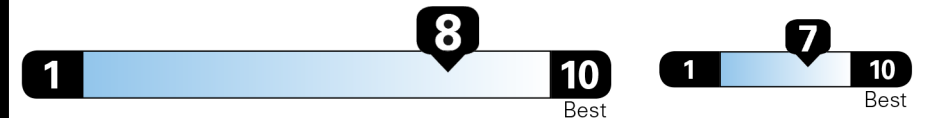

Fuel Economy & Greenhouse Gas Rating (tailpipe only) **Smog Rating** (tailpipe only)

This vehicle emits 178 grams CO₂ per mile. The best emits 0 grams per mile (tailpipe only). Producing and distributing fuel also create emissions; learn more at fueleconomy.gov.

Actual results will vary for many reasons, including driving conditions and how you drive and maintain your vehicle. The average new vehicle gets 29 MPG and costs $8,500 to fuel over 5 years. Cost estimates are based on 15,000 miles per year at $3.30 per gallon. MPGe is miles per gasoline gallon equivalent. Vehicle emissions are a significant cause of climate change and smog.

fueleconomy.gov

Calculate personalized estimates and compare vehicles

MANUFACTURER'S SUGGESTED RETAIL PRICE† $33,288.00

DELIVERY, PROCESSING AND HANDLING FEE 1,195.00

TOTAL SUGGESTED RETAIL PRICE $34,483.00

†Manufacturer's suggested retail price excludes delivery processing and handling fees, license and title fees, applicable federal, state and local taxes, and dealer and distributor options and accessories.

Delivered by Truck to: 29078
TOYOTA UNIVERSE
1485 ROUTE 46 EAST
LITTLE FALLS NJ07424

TML1E1N2S0F0W0