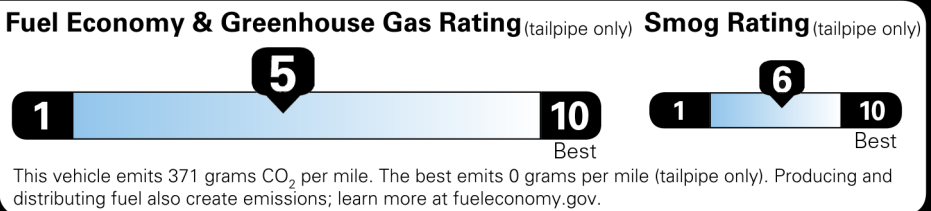

BASE MANUFACTURER'S SUGGESTED RETAIL PRICE $50,325.00

OPTIONAL EQUIPMENT

FE	50 State Emissions	
PC	Premium Paint	475.00
SB	Panoramic View Monitor	850.00
2T	All-Wthr Floor/Cargo Liner	388.00
87	Multimedia Screen Protector - Glass	105.00
D5	Door Edge Guards	165.00
DK	Owner's Portfolio	

GOVERNMENT 5-STAR SAFETY RATINGS

Overall Vehicle Score ★★★★★

Based on the combined ratings of frontal, side and rollover. Should ONLY be compared to other vehicles of similar size and weight.

Frontal Crash Driver Passenger ★★★★★

Based on the risk of injury in a frontal impact. Should ONLY be compared to other vehicles of similar size and weight.

Side Crash Front seat Rear seat ★★★★★

Based on the risk of injury in a side impact.

Rollover ★★★★★

Based on the risk of rollover in a single-vehicle crash.

Star ratings range from 1 to 5 stars (★★★★★) with 5 being the highest.
Source: National Highway Traffic Safety Administration (NHTSA)
www.safercar.gov or 1-888-327-4236

Not Original - Copy

Created on 2025-13 16:22:18 (UTC)

For Full Product Details, Please Visit Toyota.com/Highlander
Full Tank of Gas

EPA DOT Fuel Economy and Environment

Gasoline Vehicle

Fuel Economy
24 MPG
Small SUVs range from 14 to 125 MPG. The best vehicle rates 146 MPGe.
21 28
combined city/hwy city highway
4.2 gallons per 100 miles

You spend $1,750 more in fuel costs over 5 years compared to the average new vehicle.

Annual fuel cost $2,050

Actual results will vary for many reasons, including driving conditions and how you drive and maintain your vehicle. The average new vehicle gets 29 MPG and costs $8,500 to fuel over 5 years. Cost estimates are based on 15,000 miles per year at $3.30 per gallon. MPGe is miles per gasoline gallon equivalent. Vehicle emissions are a significant cause of climate change and smog.

fuel economy.gov
Calculate personalized estimates and compare vehicles

MANUFACTURER'S SUGGESTED RETAIL PRICE[†]	$52,308.00
DELIVERY, PROCESSING AND HANDLING FEE	1,595.00
TOTAL SUGGESTED RETAIL PRICE	$53,903.00

[†]Manufacturer's suggested retail price excludes delivery processing and handling fees, license and title fees, applicable federal, state and local taxes, and dealer and distributor options and accessories.

Delivered by Truck to: 29078
TOYOTA UNIVERSE
1485 ROUTE 46 EAST
LITTLE FALLS NJ07424

TML1E1N2S0F0W0