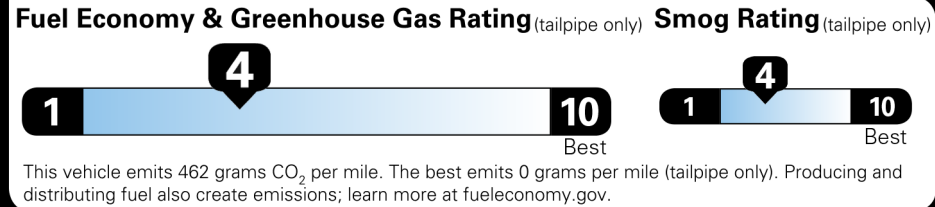

GOVERNMENT 5-STAR SAFETY RATINGS

Overall Vehicle Score ★★★★★
Based on the combined ratings of frontal, side and rollover. Should ONLY be compared to other vehicles of similar size and weight.

Frontal Crash Driver Passenger ★★★★★
Based on the risk of injury in a frontal impact. Should ONLY be compared to other vehicles of similar size and weight.

Side Crash Front seat Rear seat ★★★★★
Based on the risk of injury in a side impact.

Rollover ★★★★★
Based on the risk of rollover in a single-vehicle crash.

Star ratings range from 1 to 5 stars (★★★★★) with 5 being the highest.
Source: National Highway Traffic Safety Administration (NHTSA)
www.safercar.gov or 1-888-327-4236

EPA DOT Fuel Economy and Environment

Gasoline Vehicle

Fuel Economy
19 MPG
Std Pickups range from 12 to 87 MPG. The best vehicle rates 146 MPGe.
17 22
combined city/hwy city highway
5.3 gallons per 100 miles

You spend $4,500
more in fuel costs over 5 years compared to the average new vehicle.

Annual fuel cost $2,600

Actual results will vary for many reasons, including driving conditions and how you drive and maintain your vehicle. The average new vehicle gets 29 MPG and costs $8,500 to fuel over 5 years. Cost estimates are based on 15,000 miles per year at $3.30 per gallon. MPGe is miles per gasoline gallon equivalent. Vehicle emissions are a significant cause of climate change and smog.

fuel economy.gov
Calculate personalized estimates and compare vehicles

MANUFACTURER'S SUGGESTED RETAIL PRICE[†]	$63,503.00
DELIVERY, PROCESSING AND HANDLING FEE	2,095.00
TOTAL SUGGESTED RETAIL PRICE	$65,598.00

[†]Manufacturer's suggested retail price excludes delivery processing and handling fees, license and title fees, applicable federal, state and local taxes, and dealer and distributor options and accessories.

Delivered by Truck to: 29078
TOYOTA UNIVERSE
1485 ROUTE 46 EAST
LITTLE FALLS NJ07424

TML1E1N2S0F0W0