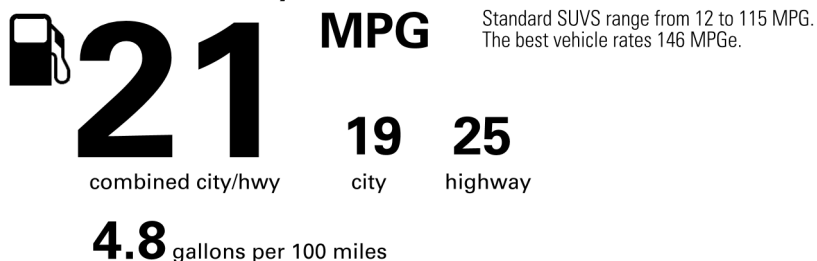

**EPA DOT Fuel Economy and Environment**

Gasoline Vehicle

**Fuel Economy**

**You spend \$3,250 more in fuel costs over 5 years** compared to the average new vehicle.

**Annual fuel cost**

**\$2,350**

**Fuel Economy & Greenhouse Gas Rating (tailpipe only) Smog Rating (tailpipe only)**