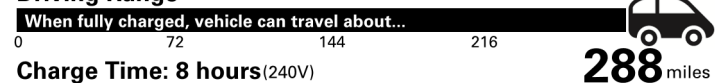

Driving Range